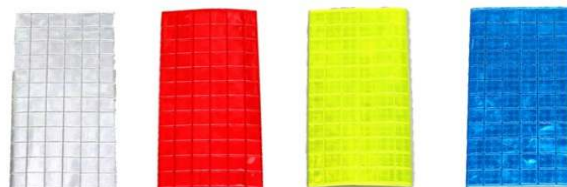

Coloured Retro Reflective Sheaths

Note: Slip on Retroreflective Sheaths, Ground Fixing Pipes and the Auger are accessories, only for sale with the appropriate numbers of Richmark Linlaners, and are not sold for use with non-Richmark products.

Compliance

- ICAO Annexe 14. Chapter 5 para 5.5.5 and Cap168 on colours.
- FAA – L/853 type 2 specification AC150/5345-B39

Features

- Specification: ICAO and CAP 168 recommendations on size and colours.
- Highly visible, flexible, and safe in the event of run-down.
- Installation 30 metres centres on straights and 7 metres on curves using the Ground Fixing Pipe and Auger.
- Internationally approved and used by Commercial and Military users.
- Complies with ICAO Annexe 14 chapter 5, and CAP 168 on colours.
- UV Stabilised, will not degrade.

(1) 1 x 250mm Sheath

(2) 1 x 250mm Sheath plus another 125mm

(3) A combination of 250mm and 125mm Sheaths to cover the 750mm

Available Colours Posts

Yellow / Blue / (International) Red / White / Orange

Available Sheath Colours

Yellow / Blue / Red / White / Green

(Other Post and Sheath colours available to order)

Dimensions

Dimensions in mm