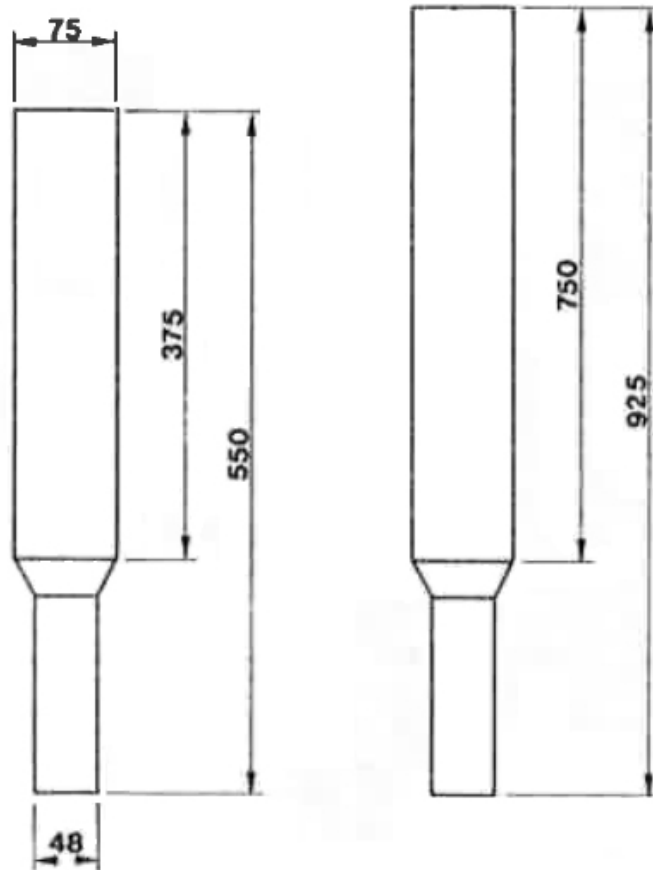

Types

- 375mm Post requires 250mm coloured sheath.
- 750mm Post requires 375mm coloured sheath. (Supplied separately).

Installation

We strongly recommend using the LLGFP (Linlaner Ground Fitting Pipe) for installation of the Linlaners. The LLGFP can be placed in the pavement (concrete) as well as directly in the soft ground around the airfield. When placed in the earth/ground, the ground should ideally be compacted or firm. We recommend using the Parkinson Richmark Auger to make the hole in the ground for the LLGFP. The hole in the pavement or ground should be cored 57-59mm in diameter and be at least 130mm deep to accommodate the LLGFP.

Accessories

LLGFP

Hole Cutter (Auger)

Range

Model	Height	Height of Sheath	Total Reflective Surface	Viewing Area
Linlaner 375 ICAO	375mm	250mm	60,000 mm ² (1)	187.50 cm ²
Linlaner 375 FAA	375mm	375mm	90,000 mm ² (2)	281.25 cm ²
Linlaner 750	750mm	750mm	180,000 mm ² (3)	562.50 cm ²

(1) 1 x 250mm Sheath

(2) 1 x 250mm Sheath plus another 125mm

(3) A combination of 250mm and 125mm Sheaths to cover the 750mm

Available Colours Posts

Yellow / Blue / (International) Red / White / Orange

Available Sheath Colours

Yellow / Blue / Red / White / Green

(Other Post and Sheath colours available to order)

Dimensions

Dimensions in mm